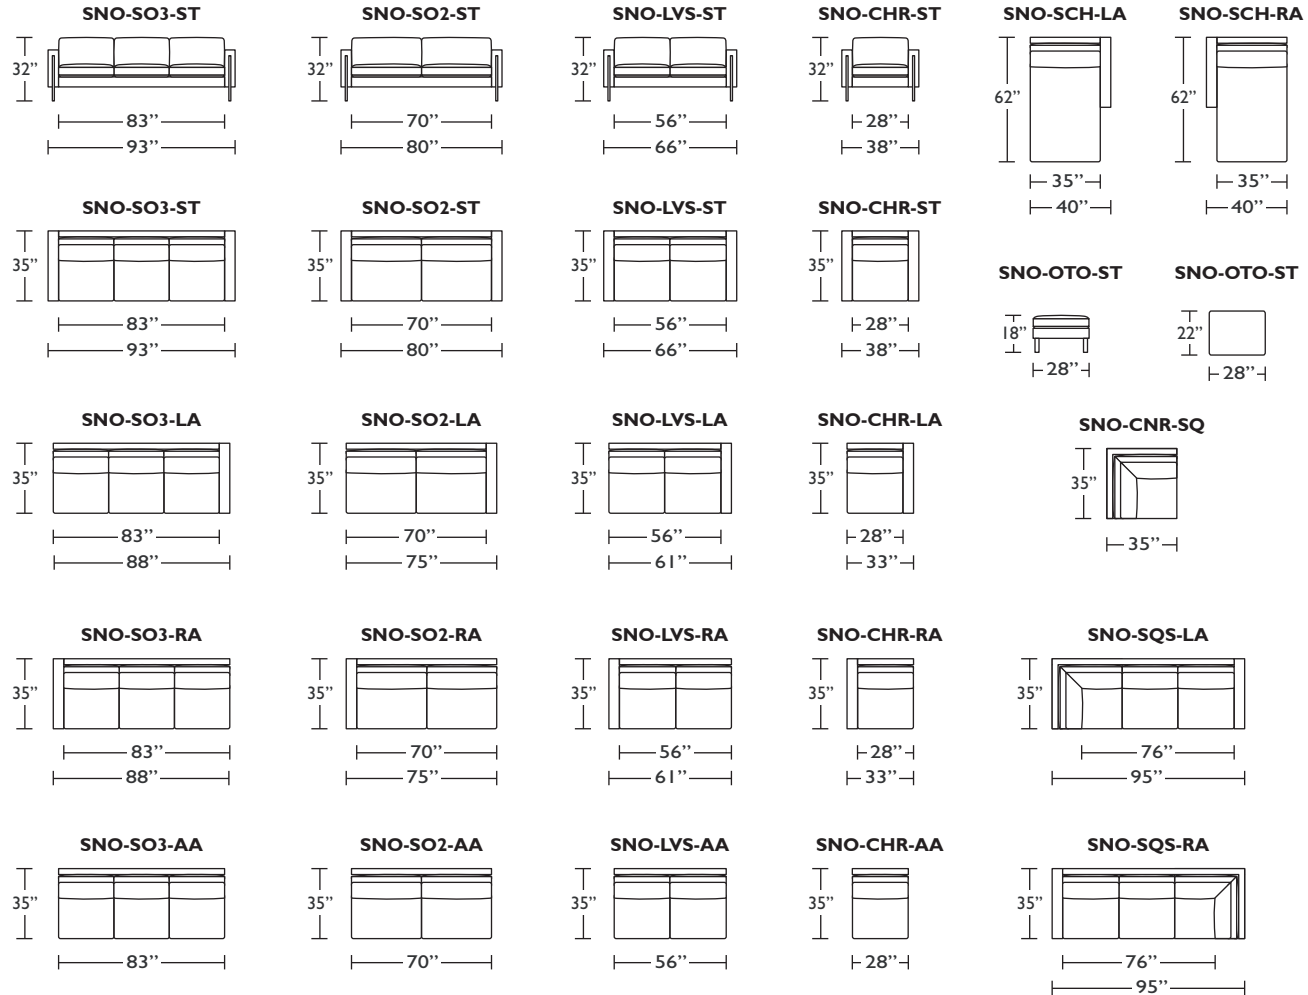

Scale: 1/8 inch = 1 foot
All dimensions are approximate and subject to change
Specify components from the sitting position V.10.02.12