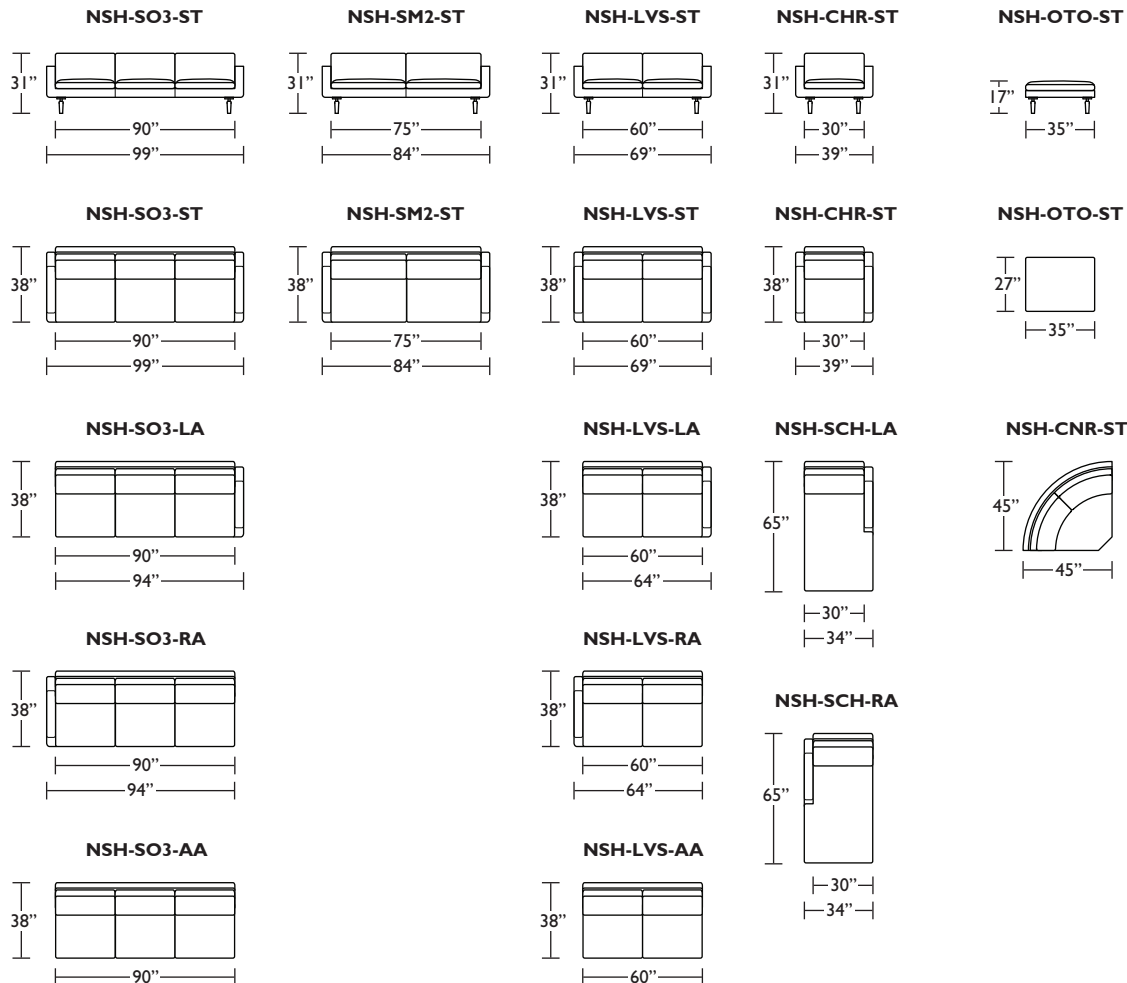

Options:

- Contrasting back and seat cushions available (two tone)
- If selecting two tone options, price at body cover
- Premium high-density, high-resiliency foam seats encased in down

Please use actual leather, fabric, and Ultrasuede® swatches when specifying furniture as the colors shown may vary due to the printing process.

Scale : 1/8 inch = 1 foot
 All dimensions are approximate and subject to change.
 Specify all components from the sitting position.