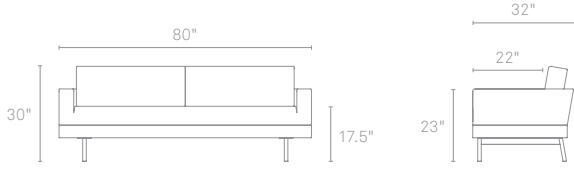

ONE NIGHT STAND

It's a sleeper sofa that doesn't look like one. Sort of like a wolf in sheep's clothing. Just remove the back cushions and flip the seat forward. Voila, instant queen sized mattress. Brushed stainless steel legs. In grey or rust wool blend.

ONE NIGHT STAND SLEEPER

ON1-SLEEPR-GY
ON1-SLEEPR-RD

GREY
RUST

\$1799
\$1799

pictured with Lumbar and Square Pillows, sold separately

GREY

RUST

To place an order, or find a Blu Dot retailer near you, visit www.bludot.com or contact us by phone at 612.782.1844 or by fax 612.782.1845. To inquire about trade discounts or becoming a Blu Dot retailer, please email sales@bludot.com or phone at 612.782.1844. For further product information and all other inquiries, please email service@bludot.com or call 612.782.1844.