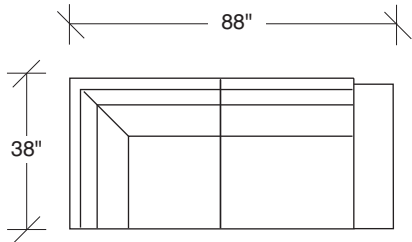

Hangover

No. 1420-311 LAF SOFA

W 80 D 38 H 29 in.
Seat depth 23 in.
Seat height 19 in.
Arm height 23 in.
Arm width 10 in.

No. 1420-226 RAF/LEFT CORNER

W 88 D 38 H 29 in.
Seat depth 23 in.
Seat height 19 in.
Arm height 23 in.
Arm width 10 in.

Height to top of back cushion 34 in.
approximately. Shown with dark bronze legs.
Also available in polished stainless steel.
Must specify. Throw pillows optional.
Must specify.

1420-402
RIGHT CHAISE

1420-313
SOFA

1420-000
OTTOMAN W/ BASE

1420-401
LEFT CHAISE

1420-312
RAF SOFA

1420-227
LAF W/ ATTACHED HI-CORNER

1420-327
LAF W/ ATTACHED OTTOMAN

1420-311
LAF SOFA

1420-226
RAF W/ ATTACHED HI-CORNER

1420-326
RAF W/ ATTACHED OTTOMAN

**Hangover
1420 - Series**

Scale 1/4" = 1'0"
All upholstery sizes are approximate