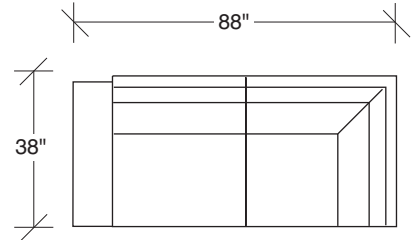

1420-227
LAF W/ ATTACHED HI-CORNER