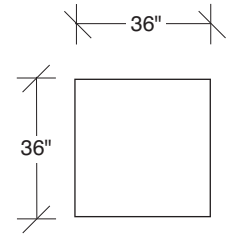

Hangover

No. 1420-311 LAF SOFA

W 80 D 38 H 29 in.
Seat depth 23 in.
Seat height 19 in.
Arm height 23 in.
Arm width 10 in.

No. 1420-226 RAF/LEFT CORNER

W 88 D 38 H 29 in.
Seat depth 23 in.
Seat height 19 in.
Arm height 23 in.
Arm width 10 in.

Height to top of back cushion 34 in.
approximately. Shown with dark bronze legs.
Also available in polished stainless steel.
Must specify. Throw pillows optional.
Must specify.

1420-402
RIGHT CHAISE

1420-313
SOFA

**Hangover
1420 - Series**

Scale 1/4" = 1'0"
All upholstery sizes are approximate