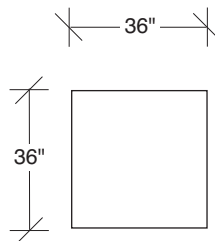

Hangover

No. 1420-311 LAF SOFA

W 80 D 38 H 29 in.
Seat depth 23 in.
Seat height 19 in.
Arm height 23 in.
Arm width 10 in.

No. 1420-226 RAF/LEFT CORNER

W 88 D 38 H 29 in.
Seat depth 23 in.
Seat height 19 in.
Arm height 23 in.
Arm width 10 in.

Height to top of back cushion 34 in.
approximately. Shown with dark bronze legs.
Also available in polished stainless steel.
Must specify. Throw pillows optional.
Must specify.

1420-402
RIGHT CHAISE

1420-313
SOFA

1420-000
OTTOMAN W/ BASE

1420-401
LEFT CHAISE

1420-312
RAF SOFA

1420-227
LAF W/ ATTACHED HI-CORNER

1420-327
LAF W/ ATTACHED OTTOMAN

1420-311
LAF SOFA

1420-226
RAF W/ ATTACHED HI-CORNER

1420-326
RAF W/ ATTACHED OTTOMAN

**Hangover
1420 - Series**

Scale 1/4" = 1'0"
All upholstery sizes are approximate