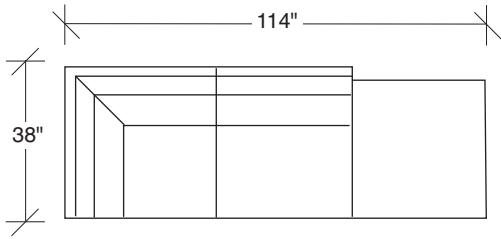

Hangover

No. 1420-311 LAF SOFA

W 80 D 38 H 29 in.
Seat depth 23 in.
Seat height 19 in.
Arm height 23 in.
Arm width 10 in.

No. 1420-226 RAF/LEFT CORNER

W 88 D 38 H 29 in.
Seat depth 23 in.
Seat height 19 in.
Arm height 23 in.
Arm width 10 in.

Height to top of back cushion 34 in.
approximately. Shown with dark bronze legs.
Also available in polished stainless steel.
Must specify. Throw pillows optional.
Must specify.

1420-402
RIGHT CHAISE

1420-313
SOFA

1420-004
OTTOMAN
W/ LEGS ONLY

1420-306
RAF W/ ATTACHED HI-CORNER

1420-307
LAF W/ ATTACHED HI-CORNER

No. 1420-000 OTTOMAN
W 36 D 36 H 18 in

Dark bronze finish shown. Also available in polished stainless steel. Must specify.

**Hangover
1420 - Series**

Scale 1/4" = 1'0"
All upholstery sizes are approximate