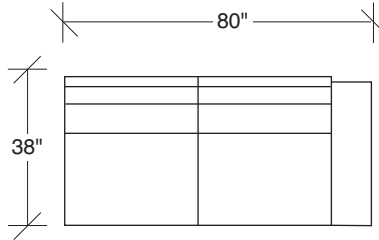

1420-312
RAF SOFA