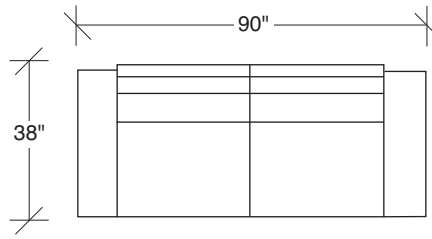

Hangover

No. 1420-311 LAF SOFA

W 80 D 38 H 29 in.
Seat depth 23 in.
Seat height 19 in.
Arm height 23 in.
Arm width 10 in.

No. 1420-226 RAF/LEFT CORNER

W 88 D 38 H 29 in.
Seat depth 23 in.
Seat height 19 in.
Arm height 23 in.
Arm width 10 in.

Height to top of back cushion 34 in.
approximately. Shown with dark bronze legs.
Also available in polished stainless steel.
Must specify. Throw pillows optional.
Must specify.

1420-402
RIGHT CHAISE

1420-313
SOFA

1420-004
OTTOMAN
W/ LEGS ONLY

1420-306
RAF W/ ATTACHED HI-CORNER

1420-307
LAF W/ ATTACHED HI-CORNER

No. 1420-000 OTTOMAN
W 36 D 36 H 18 in

Dark bronze finish shown. Also available in polished stainless steel. Must specify.

**Hangover
1420 - Series**

Scale 1/4" = 1'0"
All upholstery sizes are approximate