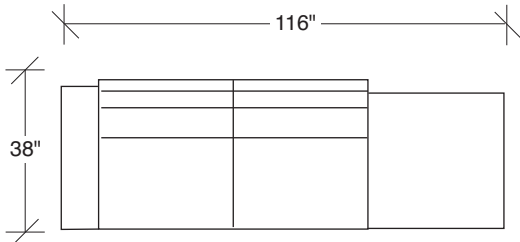

Hangover

No. 1420-311 LAF SOFA

W 80 D 38 H 29 in.
Seat depth 23 in.
Seat height 19 in.
Arm height 23 in.
Arm width 10 in.

No. 1420-226 RAF/LEFT CORNER

W 88 D 38 H 29 in.
Seat depth 23 in.
Seat height 19 in.
Arm height 23 in.
Arm width 10 in.

Height to top of back cushion 34 in.
approximately. Shown with dark bronze legs.
Also available in polished stainless steel.
Must specify. Throw pillows optional.
Must specify.

1420-402
RIGHT CHAISE

1420-313
SOFA

1420-000
OTTOMAN W/ BASE

1420-401
LEFT CHAISE

1420-312
RAF SOFA

1420-227
LAF W/ ATTACHED HI-CORNER

1420-327
LAF W/ ATTACHED OTTOMAN

1420-311
LAF SOFA

1420-226
RAF W/ ATTACHED HI-CORNER

1420-326
RAF W/ ATTACHED OTTOMAN

**Hangover
1420 - Series**

Scale 1/4" = 1'0"
All upholstery sizes are approximate