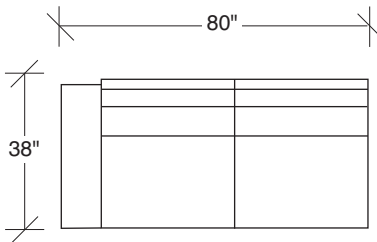

Hangover

No. 1420-311 LAF SOFA

W 80 D 38 H 29 in.
Seat depth 23 in.
Seat height 19 in.
Arm height 23 in.
Arm width 10 in.

No. 1420-226 RAF/LEFT CORNER

W 88 D 38 H 29 in.
Seat depth 23 in.
Seat height 19 in.
Arm height 23 in.
Arm width 10 in.

Height to top of back cushion 34 in.
approximately. Shown with dark bronze legs.
Also available in polished stainless steel.
Must specify. Throw pillows optional.
Must specify.

1420-402
RIGHT CHAISE

1420-313
SOFA

1420-000
OTTOMAN W/ BASE

1420-401
LEFT CHAISE

1420-312
RAF SOFA

1420-227
LAF W/ ATTACHED HI-CORNER

1420-327
LAF W/ ATTACHED OTTOMAN

1420-311
LAF SOFA

1420-226
RAF W/ ATTACHED HI-CORNER

1420-326
RAF W/ ATTACHED OTTOMAN

**Hangover
1420 - Series**

Scale 1/4" = 1'0"
All upholstery sizes are approximate