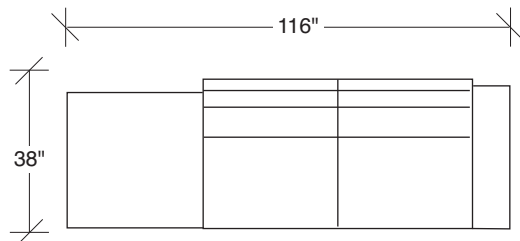

Hangover

No. 1420-311 LAF SOFA

W 80 D 38 H 29 in.
Seat depth 23 in.
Seat height 19 in.
Arm height 23 in.
Arm width 10 in.

No. 1420-226 RAF/LEFT CORNER

W 88 D 38 H 29 in.
Seat depth 23 in.
Seat height 19 in.
Arm height 23 in.
Arm width 10 in.

Height to top of back cushion 34 in.
approximately. Shown with dark bronze legs.
Also available in polished stainless steel.
Must specify. Throw pillows optional.
Must specify.

1420-402
RIGHT CHAISE

1420-313
SOFA

1420-000
OTTOMAN W/ BASE

1420-401
LEFT CHAISE

1420-312
RAF SOFA

1420-227
LAF W/ ATTACHED HI-CORNER

1420-327
LAF W/ ATTACHED OTTOMAN

1420-311
LAF SOFA

1420-226
RAF W/ ATTACHED HI-CORNER

1420-326
RAF W/ ATTACHED OTTOMAN

**Hangover
1420 - Series**

Scale 1/4" = 1'0"
All upholstery sizes are approximate