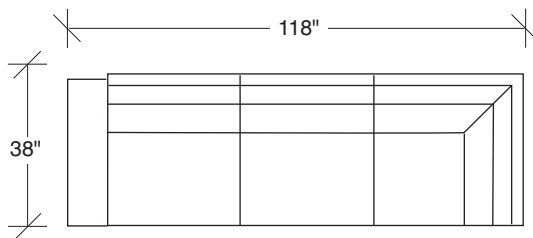

1420-307
LAF W/ ATTACHED HI-CORNER