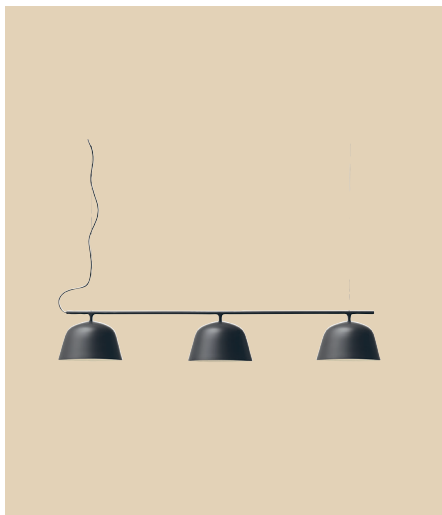

AMBIT RAIL LAMP – US VERSION

GENERAL STANDARDS & CERTIFICATES

Conforms to UL STD. I598
Certified to CSA STD. C22.2 NO.250.0

IP20

LAMP RATING

Voltage	120V
Frequency	60Hz
IP Rating	IP20
Socket	3 x E12
	Max. 60W; incandescent lamp; Type G
	Max. 13W; self-ballasted; CFL
	Max. 11W; self-ballasted LED bulb

BULB RECOMMENDATION

Lamp base	E12
Dimensions	Ø45 X 85mm
Light source shape	A shape / G shape
Max wattage	See rating
Light source type	Halogen / LED