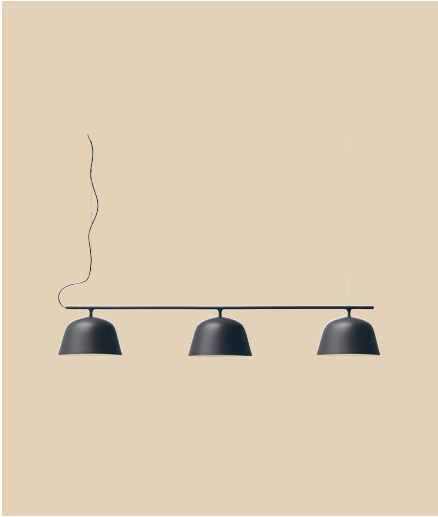

AMBIT RAIL LAMP – US VERSION

TAF STUDIO ON THE DESIGN “Why do you get attracted to certain shapes and not others? With Ambit, we worked with the form and proportions in a very thorough and almost meticulous way. There is dynamic between the linear and rounded shape that creates an attractive outline. A timeless pendant, which never becomes boring to look at. The lampshade is made of a lightweight spun material and the dual-tone, with the inner white, adds a delicate contrast.”

126 cm / 49.5"

Ø25 cm
/ 9.75"

CEILING CAP

3,5 cm / 1.5"

Ø 11 cm / 4.25"

Black

White

Grey

CATEGORY

Rail lamp

ENVIRONMENT

Indoor

DESCRIPTION

A statement lamp with lots of character. With its three lamp shades, the rail lamp gives away a strong light that makes it perfect for use as a primary light source over a kitchen counter, dining table, or even in a bar setting.

MATERIAL

Rail made from cast and extruded aluminum. Shades in spun aluminum with a rubber cord and steel wires.

CORD LENGTH

Cord : 400 cm / 157.5"
Wires: 350 cm / 138"

BULB INCLUDED

No

CEILING CAP INCLUDED

Yes - White