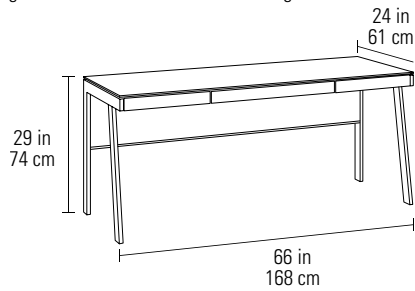

Dimensions 29H x 66 x 24 in | 74H x 168 x 61 cm
Top Capacity 75 lbs | 34 kg
Weight 131 lbs | 59 kg

6902 RETURN

- Connects to Sigma Desk 6901 to extend the workspace
- Creates a convenient space for cross-desk collaboration

Dimensions 29H x 42 x 18 in | 74H x 107 x 46 cm
Top Capacity 50 lbs | 23 kg
Weight 41 lbs | 19 kg

6903 COMPACT DESK

- Integrated system drawer front flips down for use with a keyboard and mouse
- Easy-access front and back panels tilt or remove for access to concealed wiring
- A wire management ledge provides space for a power strip and connections

Dimensions 29H x 48 x 24 in | 74H x 122 x 61 cm
Top Capacity 65 lbs | 30 kg
Weight 101 lbs | 46 kg

6907 MOBILE FILE PEDESTAL

- Three drawers are secured with one lock
- Two storage drawers and one letter/legal file drawer
- Pedestal rests on locking casters
- Designed to fit neatly under the Sigma Desk 6901

Dimensions 25.5H x 15.75 x 21 in | 64H x 40 x 53 cm
Weight 64 lbs | 29 kg

6916 LATERAL FILE CABINET

- Locking cabinet with two storage drawers and a file drawer
- File drawer can accommodate hanging letter and/or legal files
- Cabinet rests on locking casters