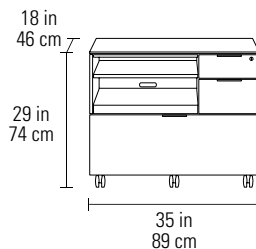

Dimensions 29H x 48 x 24 in | 74H x 122 x 61 cm
Top Capacity 65 lbs | 30 kg
Weight 101 lbs | 46 kg

6907 MOBILE FILE PEDESTAL

- Three drawers are secured with one lock
- Two storage drawers and one letter/legal file drawer
- Pedestal rests on locking casters
- Designed to fit neatly under the Sigma Desk 6901

Dimensions 25.5H x 15.75 x 21 in | 64H x 40 x 53 cm
Weight 64 lbs | 29 kg

6916 LATERAL FILE CABINET

- Locking cabinet with two storage drawers and a file drawer
- File drawer can accommodate hanging letter and/or legal files
- Cabinet rests on locking casters

Dimensions 29H x 35 x 18 in | 74H x 89 x 46 cm
File Drawer Capacity 75 lbs | 34 kg
Weight 139 lbs | 63 kg

6917 MULTIFUNCTION CABINET

- Cabinet includes two storage drawers and a file drawer for letter/legal hanging files
- Open compartment features a pullout printer tray and adjustable paper shelf
- Integrated lock keeps contents secure
- Perfect all-purpose piece for a small office

Dimensions 29H x 35 x 18 in | 74H x 89 x 46 cm
Printer Compartment 10.25H x 21.5 x 17.25 in | 26.4H x 55.4 x 43.7 cm
Printer Tray Capacity 20 lbs | 9 kg
File Drawer Capacity 75 lbs | 34 kg
Weight 133 lbs | 60 kg