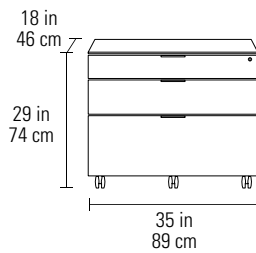

6916 LATERAL FILE CABINET

- Locking cabinet with two storage drawers and a file drawer
- File drawer can accommodate hanging letter and/or legal files
- Cabinet rests on locking casters

Dimensions 29H x 35 x 18 in | 74H x 89 x 46 cm
File Drawer Capacity 75 lbs | 34 kg
Weight 139 lbs | 63 kg