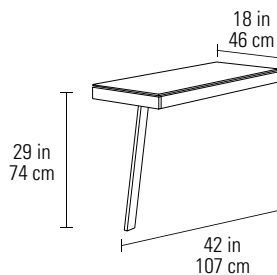

Dimensions 29H x 66 x 24 in | 74H x 168 x 61 cm
Top Capacity 75 lbs | 34 kg
Weight 131 lbs | 59 kg

6902 RETURN

- Connects to Sigma Desk 6901 to extend the workspace
- Creates a convenient space for cross-desk collaboration

Dimensions 29H x 42 x 18 in | 74H x 107 x 46 cm
Top Capacity 50 lbs | 23 kg
Weight 41 lbs | 19 kg

6903 COMPACT DESK

- Integrated system drawer front flips down for use with a keyboard and mouse
- Easy-access front and back panels tilt or remove for access to concealed wiring
- A wire management ledge provides space for a power strip and connections

Dimensions 29H x 48 x 24 in | 74H x 122 x 61 cm
Top Capacity 65 lbs | 30 kg
Weight 101 lbs | 46 kg

6907 MOBILE FILE PEDESTAL

- Three drawers are secured with one lock
- Two storage drawers and one letter/legal file drawer
- Pedestal rests on locking casters
- Designed to fit neatly under the Sigma Desk 6901

Dimensions 25.5H x 15.75 x 21 in | 64H x 40 x 53 cm
Weight 64 lbs | 29 kg

6916 LATERAL FILE CABINET

- Locking cabinet with two storage drawers and a file drawer
- File drawer can accommodate hanging letter and/or legal files
- Cabinet rests on locking casters