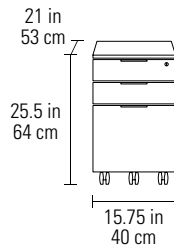

Dimensions 29H x 66 x 24 in | 74H x 168 x 61 cm
Top Capacity 75 lbs | 34 kg
Weight 131 lbs | 59 kg

6902 RETURN

- Connects to Sigma Desk 6901 to extend the workspace
- Creates a convenient space for cross-desk collaboration

Dimensions 29H x 42 x 18 in | 74H x 107 x 46 cm
Top Capacity 50 lbs | 23 kg
Weight 41 lbs | 19 kg

6903 COMPACT DESK

- Integrated system drawer front flips down for use with a keyboard and mouse
- Easy-access front and back panels tilt or remove for access to concealed wiring
- A wire management ledge provides space for a power strip and connections

Dimensions 29H x 48 x 24 in | 74H x 122 x 61 cm
Top Capacity 65 lbs | 30 kg
Weight 101 lbs | 46 kg

6907 MOBILE FILE PEDESTAL

- Three drawers are secured with one lock
- Two storage drawers and one letter/legal file drawer
- Pedestal rests on locking casters
- Designed to fit neatly under the Sigma Desk 6901

Dimensions 25.5H x 15.75 x 21 in | 64H x 40 x 53 cm
Weight 64 lbs | 29 kg

6916 LATERAL FILE CABINET

- Locking cabinet with two storage drawers and a file drawer
- File drawer can accommodate hanging letter and/or legal files
- Cabinet rests on locking casters