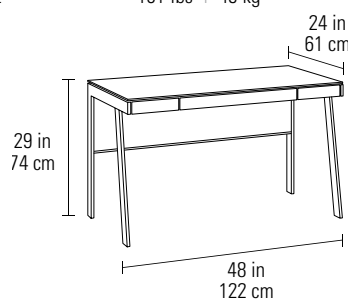

Dimensions 29H x 66 x 24 in | 74H x 168 x 61 cm
Top Capacity 75 lbs | 34 kg
Weight 131 lbs | 59 kg

6902 RETURN

- Connects to Sigma Desk 6901 to extend the workspace
- Creates a convenient space for cross-desk collaboration

Dimensions 29H x 42 x 18 in | 74H x 107 x 46 cm
Top Capacity 50 lbs | 23 kg
Weight 41 lbs | 19 kg

6903 COMPACT DESK

- Integrated system drawer front flips down for use with a keyboard and mouse
- Easy-access front and back panels tilt or remove for access to concealed wiring
- A wire management ledge provides space for a power strip and connections

Dimensions 29H x 48 x 24 in | 74H x 122 x 61 cm
Top Capacity 65 lbs | 30 kg
Weight 101 lbs | 46 kg

6907 MOBILE FILE PEDESTAL

- Three drawers are secured with one lock
- Two storage drawers and one letter/legal file drawer
- Pedestal rests on locking casters
- Designed to fit neatly under the Sigma Desk 6901

Dimensions 25.5H x 15.75 x 21 in | 64H x 40 x 53 cm
Weight 64 lbs | 29 kg

6916 LATERAL FILE CABINET

- Locking cabinet with two storage drawers and a file drawer
- File drawer can accommodate hanging letter and/or legal files
- Cabinet rests on locking casters