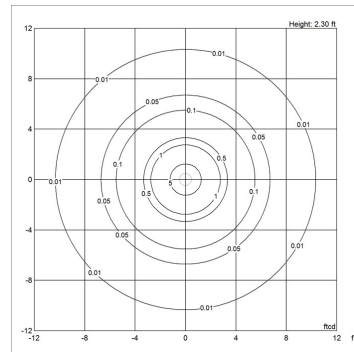

PH 5 Mini

Project name:

Project type:

Notes:

Light distribution diagrams

Cartesian

Isolux

Polar

Bug

Variant options

Specification sheet

Light source	Voltage frequency	Color	Cable type
6W LED/ LEDK	120V	<input checked="" type="radio"/> Cop lac	WHITE TEXTILE
6W LED/W LEK		<input type="radio"/> Hues of blue	
		<input type="radio"/> Hues of green	
		<input type="radio"/> Hues of grey	
		<input type="radio"/> Hues of orange	
		<input type="radio"/> Hues of red	
		<input type="radio"/> Hues of rose	
		<input type="radio"/> White classic	
		<input type="radio"/> White modern	

Design

Poul Henningsen

Weight

Min: 0 lbs Max: 5.011 lbs

Finish

Cop lac, Hues of blue, Hues of green, Hues of grey, Hues of orange, Hues of red, Hues of rose, White classic, White modern

Voltage

120V