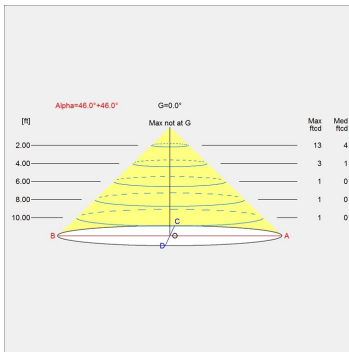

Light distribution diagrams

Cartesian