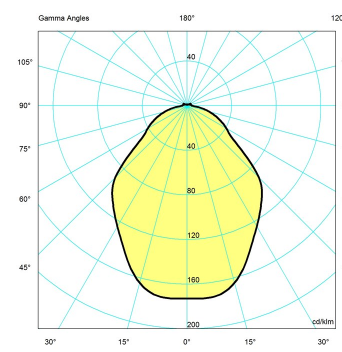

PH 5 Mini

Project name:

Project type:

Notes:

Light distribution diagrams

Cartesian

Isolux

Polar

Design

Poul Henningsen

Weight

Min: 0 lbs Max: 5.011 lbs

Finish

Cop lac, Hues of blue, Hues of green, Hues of grey, Hues of orange, Hues of red, Hues of rose, White classic, White modern

Voltage

120V