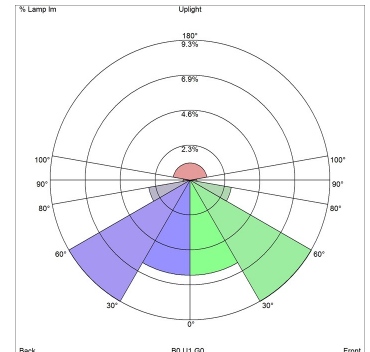

Bug

Variant options

Specification sheet

Light source	Voltage frequency	Color	Cable type
6W LED/ LEDK	120V	<input checked="" type="radio"/> Cop lac	WHITE TEXTILE
6W LED/W LEK		<input type="radio"/> Hues of blue	
		<input type="radio"/> Hues of green	
		<input type="radio"/> Hues of grey	
		<input type="radio"/> Hues of orange	
		<input type="radio"/> Hues of red	
		<input type="radio"/> Hues of rose	
		<input type="radio"/> White classic	
		<input type="radio"/> White modern	

Design

Poul Henningsen

Weight

Min: 0 lbs Max: 5.011 lbs

Finish

Cop lac, Hues of blue, Hues of green, Hues of grey, Hues of orange, Hues of red, Hues of rose, White classic, White modern

Voltage

120V