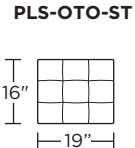

**Wall Clearance is 13"**

Scale: 1/4 inch = 1 foot  
All dimensions are approximate and subject to change.  
Specify components from the sitting position.