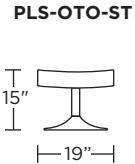

**Wall Clearance is 13"**

Scale: 1/4 inch = 1 foot  
All dimensions are approximate and subject to change.  
Specify components from the sitting position.