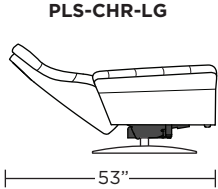

**Standard Features:**

- Patented weight balanced mechanism
- Monofilament elastic webbing suspension
- Premium high-density, high-resiliency molded foam seat cushion encased in down
- Down encased cushioning
- Buttonless tufted back and seat cushion
- Tight back and seat cushion
- Single-needle top-stitch with thick thread
- Manual articulating headrest
- Lifetime warranty on frame and suspension
- Quick-ship delivery
- Ten year warranty on mechanism
- Disc base in stainless steel

**Wall Clearance is 13"**

Scale: 1/4 inch = 1 foot  
All dimensions are approximate and subject to change.  
Specify components from the sitting position.