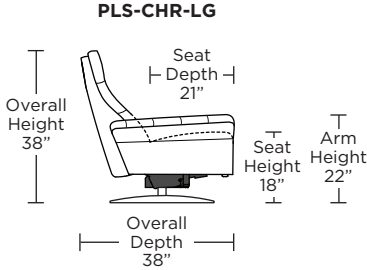

**Standard Features:**

- Patented weight balanced mechanism
- Monofilament elastic webbing suspension
- Premium high-density, high-resiliency molded foam seat cushion encased in down
- Down encased cushioning
- Buttonless tufted back and seat cushion
- Tight back and seat cushion
- Single-needle top-stitch with thick thread
- Manual articulating headrest
- Lifetime warranty on frame and suspension
- Quick-ship delivery
- Ten year warranty on mechanism
- Disc base in stainless steel

**Wall Clearance is 13"**

Scale: 1/4 inch = 1 foot  
All dimensions are approximate and subject to change.  
Specify components from the sitting position.