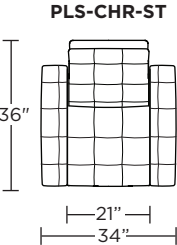

**Wall Clearance is 13"**

Scale: 1/4 inch = 1 foot  
All dimensions are approximate and subject to change.  
Specify components from the sitting position.