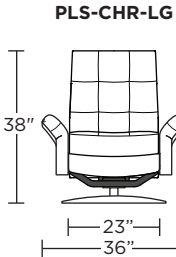

**Wall Clearance is 13"**

Scale: 1/4 inch = 1 foot  
All dimensions are approximate and subject to change.  
Specify components from the sitting position.