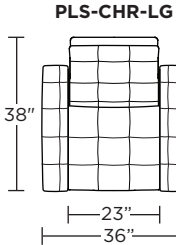

**Wall Clearance is 13"**

Scale: 1/4 inch = 1 foot  
All dimensions are approximate and subject to change.  
Specify components from the sitting position.