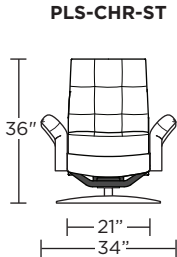

**Wall Clearance is 13"**

Scale: 1/4 inch = 1 foot  
All dimensions are approximate and subject to change.  
Specify components from the sitting position.