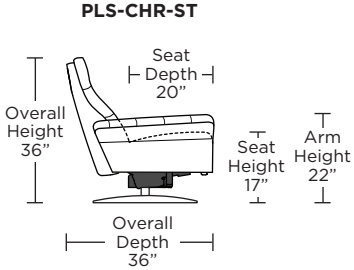

**Wall Clearance is 13"**

Scale: 1/4 inch = 1 foot  
All dimensions are approximate and subject to change.  
Specify components from the sitting position.