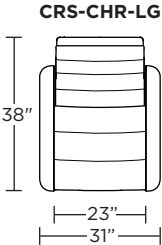

Wall Clearance is 13"

Scale: 1/4 inch = 1 foot
All dimensions are approximate and subject to change.
Specify components from the sitting position.