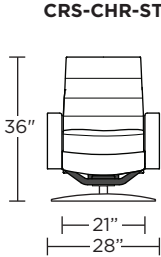

Wall Clearance is 13"

Scale: 1/4 inch = 1 foot
All dimensions are approximate and subject to change.
Specify components from the sitting position.