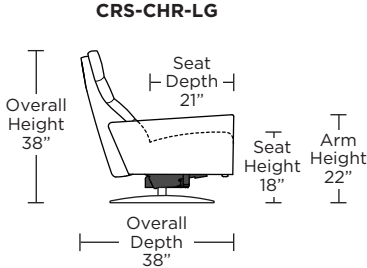

Standard Features:

- Patented weight balanced mechanism
- Monofilament elastic webbing suspension
- Premium high-density, high-resiliency molded foam seat cushion
- Down encased cushioning
- Channeled back and seat cushion
- Tight back and seat cushion
- Single-needle top-stitch
- Manual articulating headrest
- Lifetime warranty on frame and suspension
- Quick-ship delivery
- Ten year warranty on mechanism
- Disc base in stainless steel

Wall Clearance is 13"

Scale: 1/4 inch = 1 foot
All dimensions are approximate and subject to change.
Specify components from the sitting position.