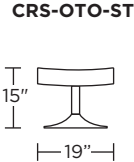

Wall Clearance is 13"

Scale: 1/4 inch = 1 foot
All dimensions are approximate and subject to change.
Specify components from the sitting position.