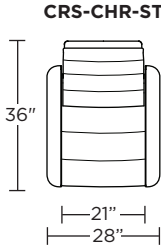

Wall Clearance is 13"

Scale: 1/4 inch = 1 foot
All dimensions are approximate and subject to change.
Specify components from the sitting position.