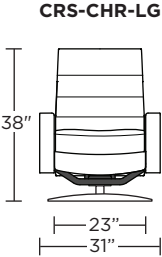

Wall Clearance is 13"

Scale: 1/4 inch = 1 foot
All dimensions are approximate and subject to change.
Specify components from the sitting position.