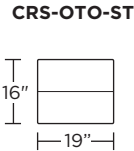

Wall Clearance is 13"

Scale: 1/4 inch = 1 foot
All dimensions are approximate and subject to change.
Specify components from the sitting position.