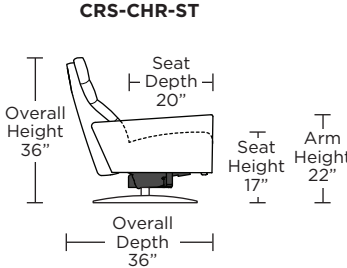

Wall Clearance is 13"

Scale: 1/4 inch = 1 foot
All dimensions are approximate and subject to change.
Specify components from the sitting position.