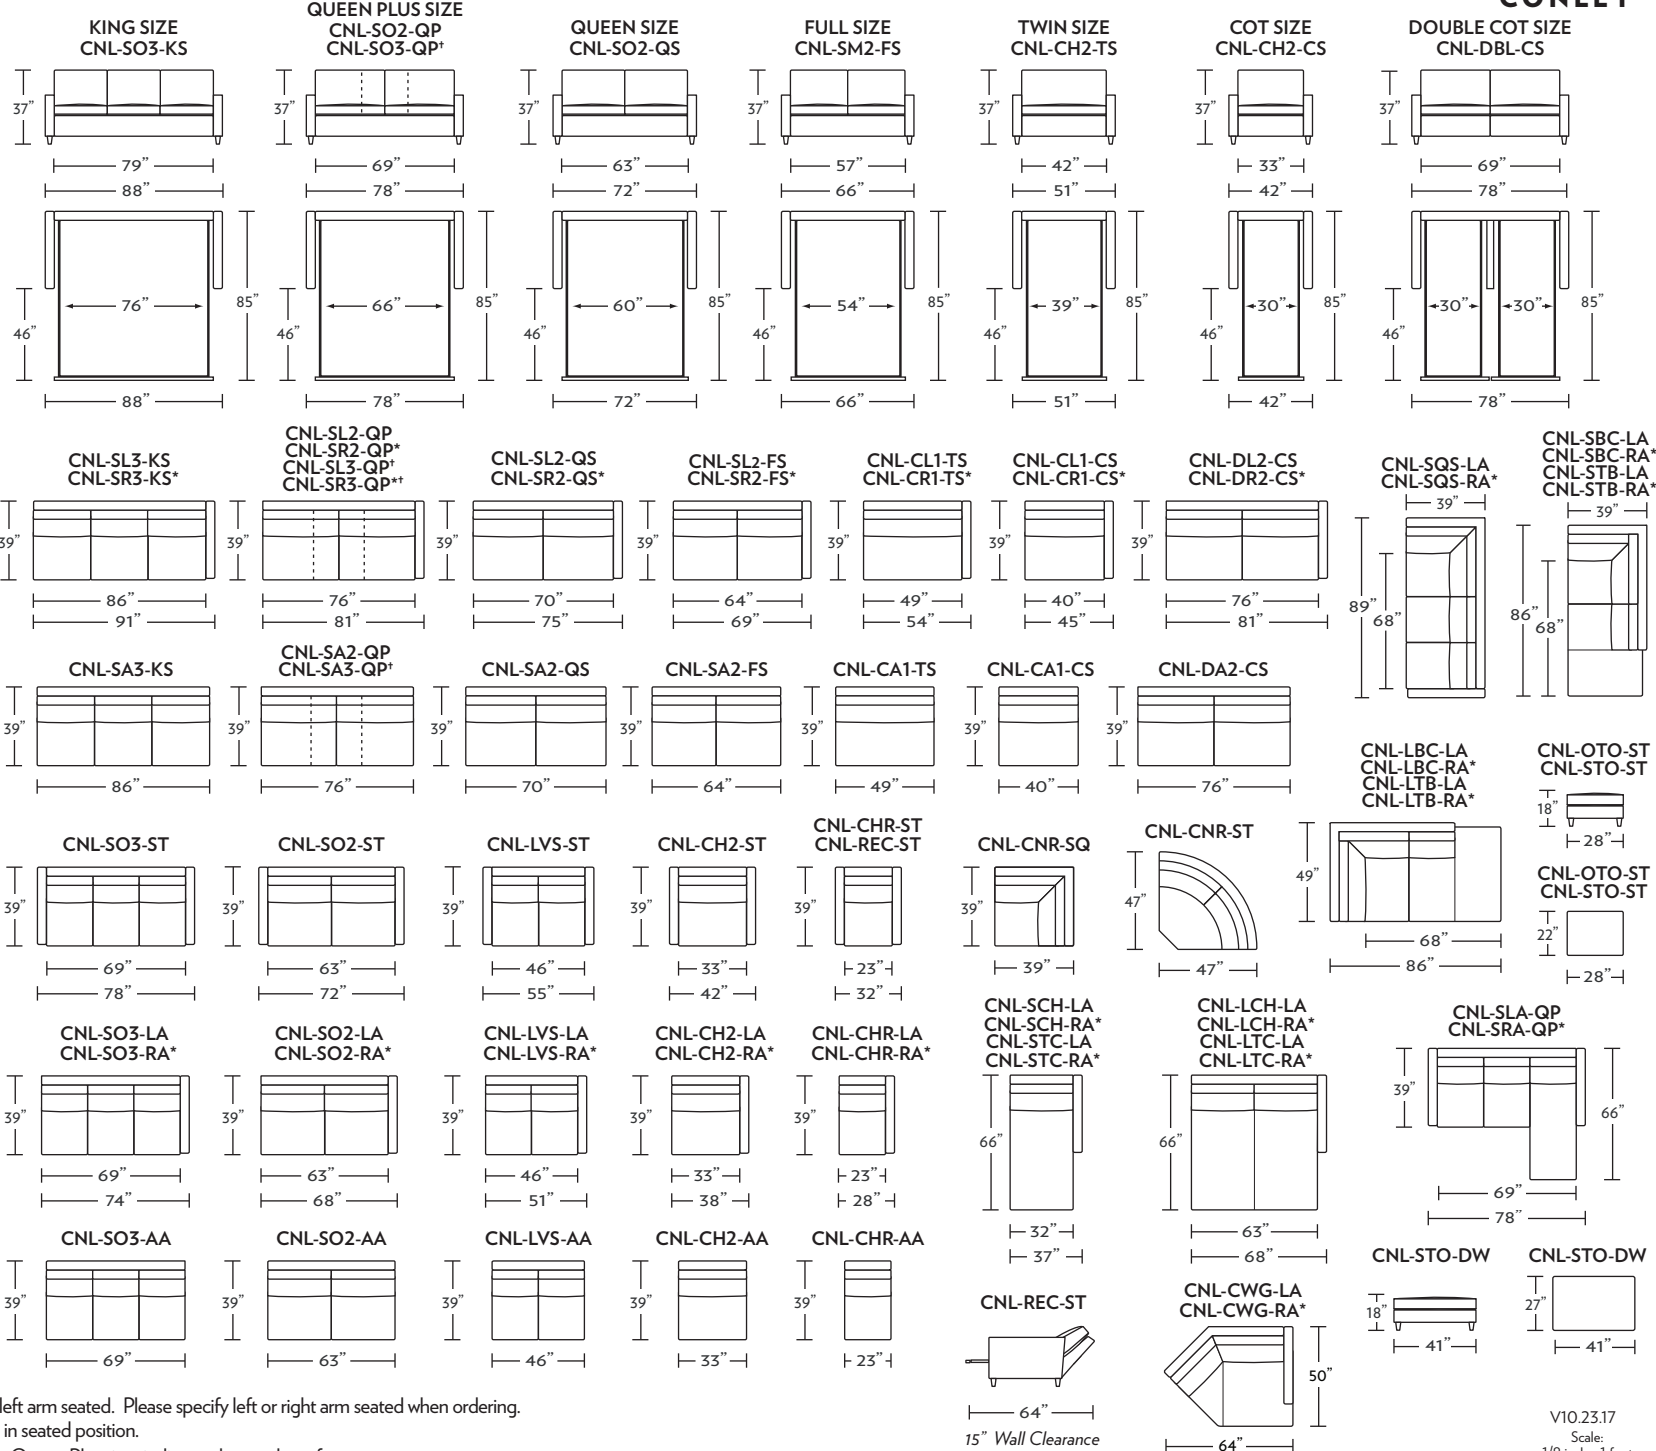

CONLEY

Standard Comfort Sleeper®

Features:

- Featuring the patented Tiffany 24/7™ platform sleep system
- Room to stretch out with true 80 inches of bedroom-length sleeping surface
- Ultimate comfort on four inches of plush, high-density foam mattress
- Zero wall clearance
- Quick-ship delivery
- Single-needle top-stitch
- High-density, high-resiliency foam seat cushions
- Loose back and seat cushions
- Lifetime warranty on frame
- 10-year mechanism warranty

Mattress Options:

- Premier with Crypton™ ticking
- Gel
- Tempur-Pedic®

Options:

- High-density, high-resiliency foam seat cushions encased in down and down back cushions available
- Wood legs available in Acorn, Espresso, or Walnut finish
- Nailhead trim available in Antique Brass, Chrome or Pewter finish (arms and deck)

Please use actual leather, fabric, Crypton®, Sunbrella® and Ultrasuede® swatches when specifying furniture as the colors shown may vary due to the printing process.

* Picture shows left arm seated. Please specify left or right arm seated when ordering.

All orders are in seated position.

† Dotted lines for Queen Plus sizes indicates the number of seats.

All dimensions are approximate and subject to change.