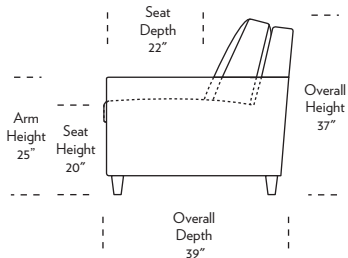

CONLEY

Standard Comfort Sleeper®

Features:

- Featuring the patented Tiffany 24/7™ platform sleep system
- Room to stretch out with true 80 inches of bedroom-length sleeping surface
- Ultimate comfort on four inches of plush, high-density foam mattress
- Zero wall clearance
- Quick-ship delivery
- Single-needle top-stitch
- High-density, high-resiliency foam seat cushions
- Loose back and seat cushions
- Lifetime warranty on frame
- 10-year mechanism warranty

Mattress Options:

- Premier with Crypton™ ticking
- Gel
- Tempur-Pedic®

Options:

- High-density, high-resiliency foam seat cushions encased in down and down back cushions available
- Wood legs available in Acorn, Espresso, or Walnut finish
- Nailhead trim available in Antique Brass, Chrome or Pewter finish (arms and deck)

Please use actual leather, fabric, Crypton®, Sunbrella® and Ultrasuede® swatches when specifying furniture as the colors shown may vary due to the printing process.

* Picture shows left arm seated. Please specify left or right arm seated when ordering.

All orders are in seated position.

† Dotted lines for Queen Plus sizes indicates the number of seats.

All dimensions are approximate and subject to change.