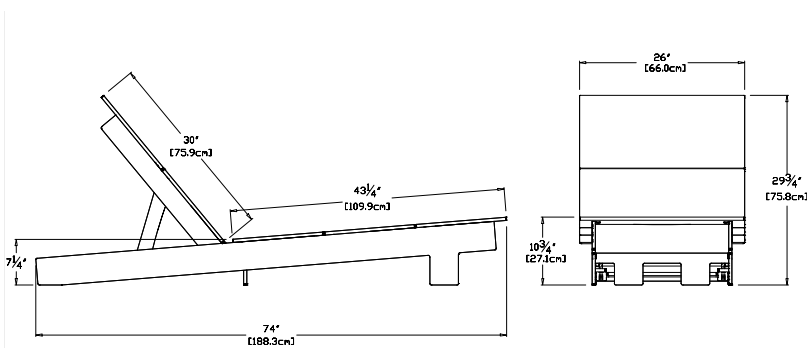

sky: LC-LC-SB

sand: LC-LC-SD

evergreen: LC-LC-EG

navy blue: LC-LC-NB

collection: lollygagger
material: 100% recycled HDPE
dimensions: width: 26" (66.0cm)
 depth: 74" (188.3cm)
 height: 29.75" (75.8cm)
weight: 60 lbs (27.2kg)

480
 reclaimed
 milk jugs

flat pack shipped
 some assembly required

shipping dimensions: 12" x 6" x 76"
 30" x 20" x 6"
shipping weight: 70 lbs (31.7kg)