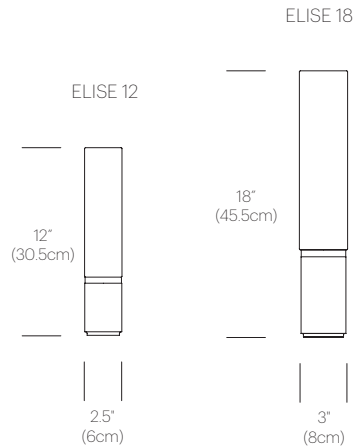

DIMENSIONS